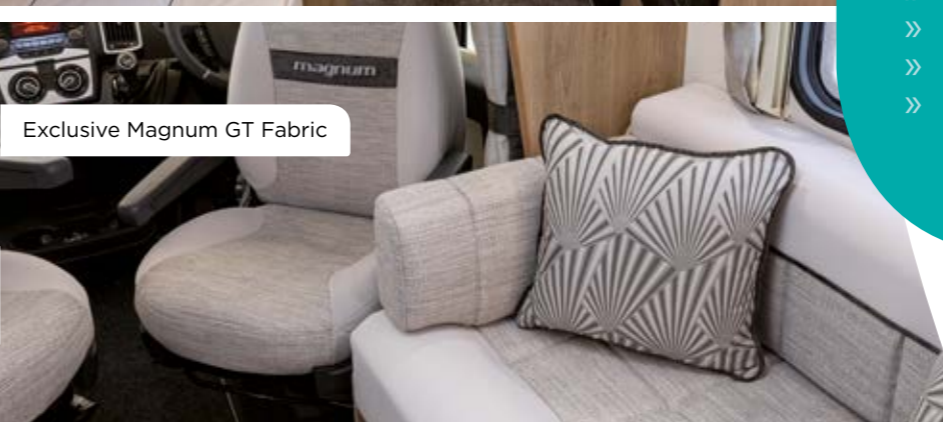

LAYOUT OPTIONS

Magnum GTV CV40

Magnum GT 185

Exclusive Magnum GT Fabric

FEATURES

EXCLUSIVE TO THE MAGNUM GTV CAMPERVAN RANGE

- » 230V External socket
- » Silver dash kit
- » Dual fuel hob
- » Large sky view cab rooflight
- » Branded handbook
- » Bespoke upholstery and soft furnishings in ActivCare
- » Branded cab seat covers
- » Bespoke graphics
- » Roll out Dometic awning
- » USB socket
- » Solar panel
- » Lux pack, including cab air conditioning, passenger air bag and cruise control
- » Rear view system
- » Alloy wheels
- » Fiamma Pro bike rack
- » Cab blinds
- » Alarm system
- » Microwave
- » Hypnos mattress (CV60 only)
- » Heated seats
- » Winter pack